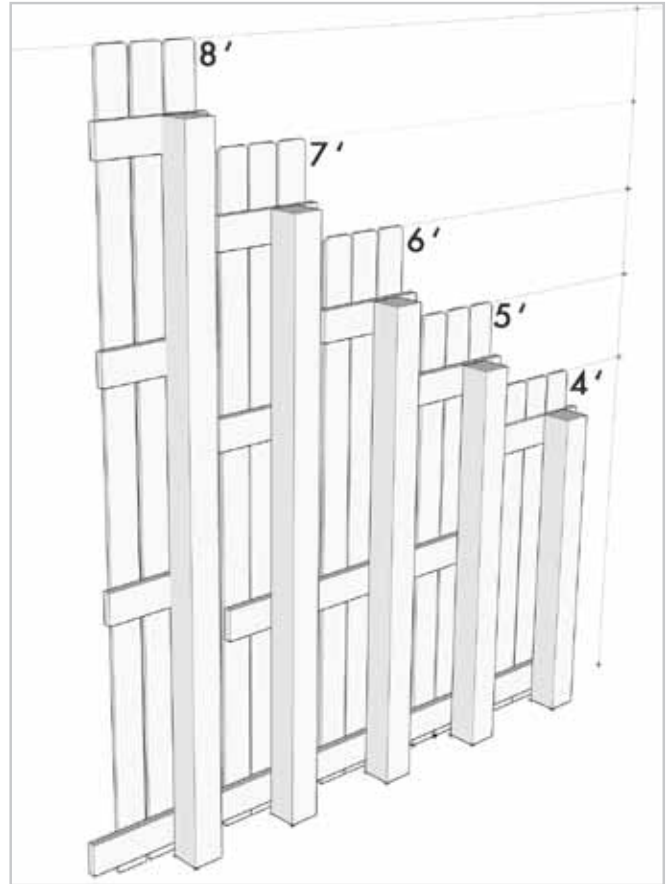

OUTDOOR LIVING

Wood FenceScapes

www.DanielleFence.com

WATER SEALED WOOD FENCE

Water Sealed Shadowbox - 6' Height

Water Sealed Picket - 4' Height

Water Sealed Stockade - 6' Height

Water Sealed Board on Board - 6' Height

WATER SEALED WOOD FENCE

Heights available in 36", 48", 60", 72", 84" AND 96"

(Measurements listed are to the top of post)

Fence is constructed from the following materials:

- 1/2" or 3/4" x 4" dog ear Water Sealed slats
- Full cut 1" x 4" pressure treated pine stringers
- 36" & 48" height - 2 stringers
60" & 72" height - 3 stringers
84" & 96" height - 4 stringers
- Galvanized ring shank nails
- 4" x 4" pressure treated pine posts are log run grade
- Post Length for Fence Heights:
36" f-5'p 48" f-6'p 60" f-7'p 72" f-8'p
84" f-10'p* 96" f-10'p* or Optional 12'p*
f=fence p=post
*10' and 12' Post only available in #2 grade
- 4" x 4" gate hinge post installed 36" in ground with concrete; 72" x 60" gate or larger has 5" x 5" hinge & latch post installed 36" in ground