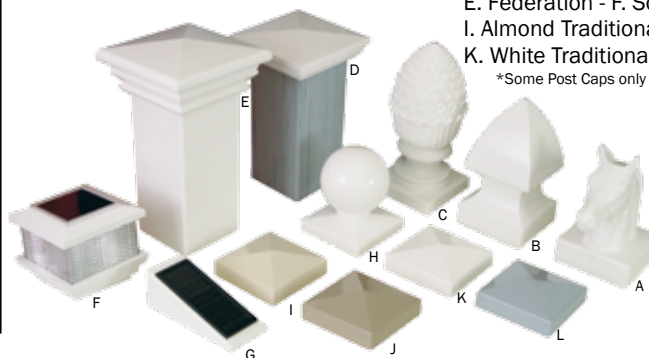

HOURS OF OPERATION

Mon-Fri 8-5 Sat 8-12

4855 S.R. 60 W. Mulberry, FL 33860
P.O. Box 1019 Mulberry, FL 33860

HILLSBOROUGH CO. **813.681.6181**

POLK CO. **863.646.6794**

TOLL FREE **800.255.6794**

www.daniellefence.com

info@daniellefence.net

AVAILABLE POST CAP AND LIGHT OPTIONS*:

- A. Horse Head - B. Gothic - C. Pineapple - D. New England
- E. Federation - F. Solar Cap - G. Solar Wedge - H. Globe
- I. Almond Traditional - J. Adobe Traditional
- K. White Traditional - L. Gray Traditional